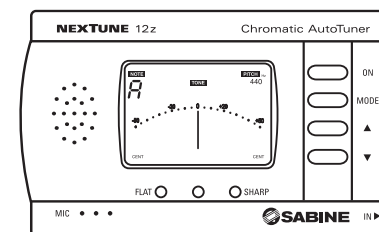

NexTune 12z

METRONOMES

MetroTune MT-9000 Tuner/Metronome Combo

The Customer

- Music teachers & music students, band members
- Anyone who is buying multiple accessories

The Solution

- Keep the beat with visual & aural cue.
- Tone generator for checking your tuning
- Beautiful loud, clear wood-block sound

Sales Tips

- Three indispensable tools in one sturdy package
- Accented downbeat and rhythm figures included
- **Free batteries** and full **2-year warranty**
- Packaged and ready to hang on the wall (easy to merchandise)

ZIPBEAT-6000

The Customer

- Musicians, drummers, music teachers & music students
- Anyone needing assistance in keeping time, or checking tuning

The Solution

- Keep the beat with visual & aural cue.
- Free earphone (keep the beat to yourself)
- Tone generator for checking your tuning
- Beautiful loud, clear wood-block sound

Sales Tips

- $80 value with a $30 sticker price
- Accented downbeat on the 2nd through 6th downbeat
- **Free batteries, free earphones,** and full **2-year warranty**
- Blister packed and ready to hang on the wall