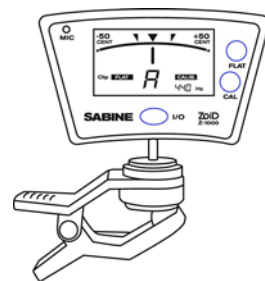

Zoid 1000/2000

NexTune TUNERS

NexTune 12z & 6z

The Customer

- Music teachers & students
- Beginning to intermediate stringed instrument musicians

The Solution

- Reliable tuner at a great price
- Low-cost, high quality, big on features
- Perfect add-on to any guitar or bass purchase
- Simple, straightforward tuning
- Picks up notes fast
- Compare to Korg - these are easier to use
- Built-in mic for quiet rooms, or plug in
- Perfect for all stringed instruments
- Tunes down to the low B on a 5-string bass!

Sales Tips

- The NexTune 6z is for guitar & bass (6-notes)
- The NexTune 12z is a **Chromatic AutoTuner**
- Both tuners let you recalibrate to other pitches from 437 to 442 Hz
- **Free batteries** and **2 year warranty** also come standard.
- They are easy to merchandise—they come boxed and ready to hang on the wall!
- Priced right, Sabine has a tuner for everybody—the beginner, intermediate and professional!