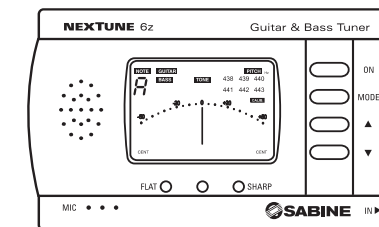

Zoid 1000/2000

NexTune TUNERS

NexTune 12z & 6z

The Customer

- Music teachers & students
- Beginning to intermediate stringed instrument musicians

The Solution

- Reliable tuner at a great price
- Low-cost, high quality, big on features
- Perfect add-on to any guitar or bass purchase
- Simple, straightforward tuning
- Picks up notes fast
- Compare to Korg - these are easier to use
- Built-in mic for quiet rooms, or plug in
- Perfect for all stringed instruments
- Tunes down to the low B on a 5-string bass!

Sales Tips

- The NexTune 6z is for guitar & bass (6-notes)
- The NexTune 12z is a **Chromatic AutoTuner**
- Both tuners let you recalibrate to other pitches from 437 to 442 Hz
- **Free batteries** and **2 year warranty** also come standard.
- They are easy to merchandise—they come boxed and ready to hang on the wall!
- Priced right, Sabine has a tuner for everybody—the beginner, intermediate and professional!