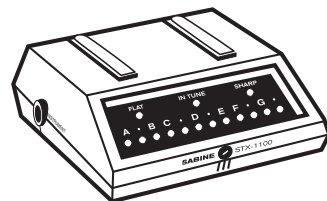

PROFESSIONAL CHROMATIC TUNERS

STX AutoTuners

The Customer

- Beginners to professional musicians
- Guitar & other stringed instrument techs
- Stringed instrument builders, repair shops

The Solution

- Chromatic
- Easy to use
- Noiseless in chain
- Bright, stage readable
- Grab notes fast
- Holds notes longer
- 9-volt battery included (also accepts Sabine TA-1 power supply)
- Surface-mount technology & durable construction means built to last!
- Strobe tuner accuracy—but strobes cost hundreds of dollars more, are not road worthy, & cannot be used for quick tunings
- Transpose function— shifts scale to other keys
- Built-in tone generator
- Manual recalibration with 2-octave range

Sales Tips

- The STX tuner changed the way musicians tune instruments - the industry standard for tuning accuracy since 1987.
- Comes with a 9-volt battery & sleep-mode battery saver feature. Add TA-1 power supply to sale—never buy a battery again

Tech Tips

- If tuning doesn't match other brands, check if tuner has been recalibrated. Turn tuner off, then on to clear settings.
- Tuner automatically calibrates itself to concert pitch on power-up.

STX1100

ZOID 1000 / ZOID 2000

The Customer

- Musicians who want the convenience of a clip-on tuner with the ability to tune fast and accurately
- Anyone who needs a professional instrument tuner in a noisy environment, with the option to tune with the built-in mic if you want to share the tuner
- Needs an accurate chromatic tuner for standard, alternate & capo tuning

The Solution

Zoid1000 / Zoid2000

- Automatic note sensing
- Clip mode: senses instrument notes through the clip
- Mic mode: senses notes with built-in mic
- LCD with needle display, +/- 50 cents
- Two color LCD - bright green for in-tune, red for sharp or flat
- Manual calibration, 433 - 447 Hz
- Big note indicator
- 6 octave tuning range

Sales Tips

1. ZOID 1000
2. The Z-1000 is for all stringed instruments
   - Flat tune mode, up to four 1/2 steps
3. ZOID 2000
4. The Z-2000 is for all band and orchestra instruments
   - Transpose mode: displays notes for keys of C, Bb, Eb, F