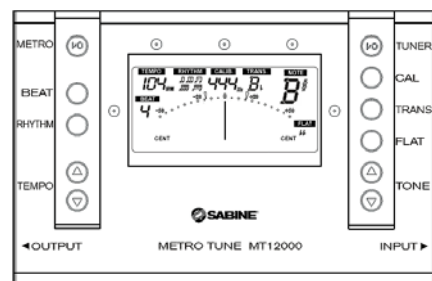

METRONOMES

MT-12000 MetroTune