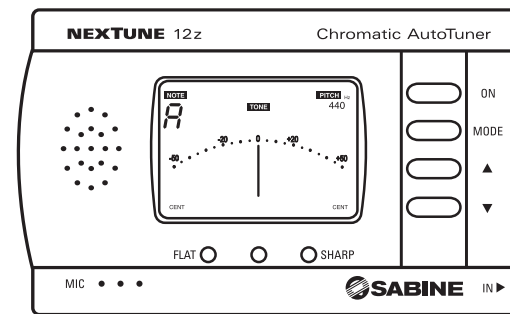

NexTune TUNERS

NexTune 12z

NexTune 12z

The Customer

- Music teachers & students
- Beginning to intermediate string and wind instrument musicians

The Solution

- Reliable tuner at a great price, big on features
- 7 octave tuning range
- Perfect add-on to any stringed or wind instrument purchase
- Simple, straightforward tuning
- Three-color LED tuning indicator
- LCD with needle display, +/- 50 cents
- Fast, automatic note sensing
- Compare to Korg - these are easier to use
- Two ways to tune - Built-in mic for quiet rooms, or plug in
- Chromatic, Perfect for string and wind instruments
- Tone Generator for tuning and ear training: 4 octave range (A#2 to C#6)

Sales Tips

- The NexTune 12z is a Chromatic AutoTuner
- Recalibrate to other pitches from 438 to 443 Hz
- Free batteries
- 2 year warranty
- Sabine has a tuner for everybody - beginner, intermediate and professional