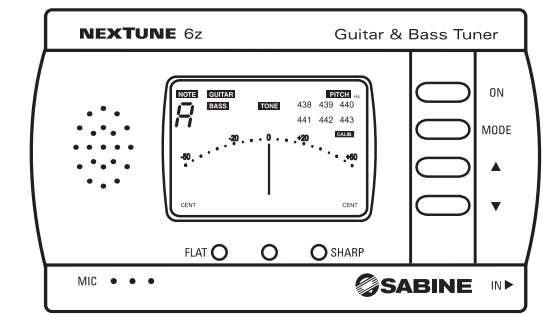

NexTune 6z

NexTune 6z

The Customer

- Music teachers & students
- Beginning to intermediate guitar players

The Solution

- Reliable tuner at a great price, big on features
- Guitar mode and bass mode (also tunes 5-string basses)
- Perfect add-on to any guitar or bass purchase
- Simple, straightforward tuning
- Three-color LED tuning indicator
- LCD with needle display, +/- 50 cents
- Fast, automatic note sensing
- Compare to Korg - these are easier to use
- Two ways to tune - Built-in mic for quiet rooms, or plug in
- Perfect for all stringed instruments
- Tunes down to the low B on a 5-string bass!
- Tone Generator for tuning and ear training: 4 octave range (A#2 to C#6)

Sales Tips

- The NexTune 6z is for guitar & bass (6-notes)
- Recalibrates to other pitches from 438 to 443 Hz
- Free batteries
- 2 year warranty
- Sabine has a tuner for everybody - beginner, intermediate and professional

All Sabine MI products are easy to merchandise - they come packaged and ready to hang on the wall!

SABINE Dealer Guide to Music Accessories

Sabine, Inc. 13301 Highway 441 Alachua, FL 32615 (800) 626-7394 (386) 418-2000 Fax (386) 418-2001