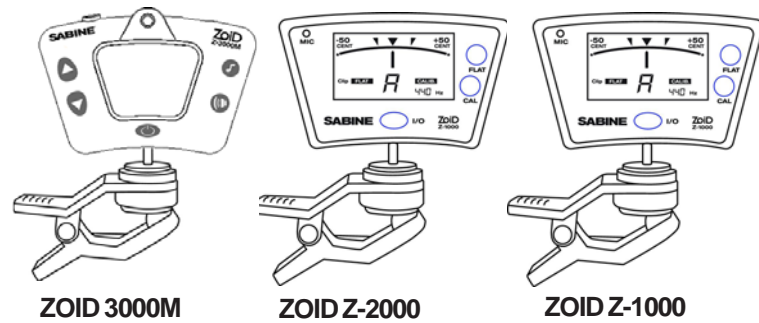

PROFESSIONAL CHROMATIC TUNERS

ZOID 3000M   ZOID Z-2000   ZOID Z-1000

ZOID: Z-3000M / Z-2000 / Z-1000

The Customer

- Musicians who want the convenience of a clip-on tuner with the ability to tune fast and accurately
- A musician who needs a professional instrument tuner in a noisy environment, with the option to tune with the built-in mic if you want to share the tuner (Z-1000 / Z-2000)
- A musician who needs an accurate chromatic tuner for standard, alternate & capo tuning

The Solution

Z-3000M / Z-2000 / Z-1000

- Automatic note sensing
- Clip mode: senses instrument notes through the clip
- Mic mode: senses notes with built-in mic (Z1000 / Z2000)
- LCD with needle display, +/- 50 cents
- Two color LCD - bright green for in-tune, red for sharp or flat
- Manual calibration, 433 - 447 Hz
- Big note indicator
- 6 octave tuning range

Sales Tips

Z-3000M

- The Z-3000M is for all stringed and band instruments
- Transpose mode: displays notes for keys of C, Bb, Eb, F
- Chromatic tuner and metronome that works individually or simultaneously

Z-2000

- The Z-2000 is for all band and orchestra instruments
- Transpose mode: displays notes for keys of C, Bb, Eb, F

Z-1000

- The Z-1000 is for all stringed instruments
- Flat tune mode, up to four 1/2 steps