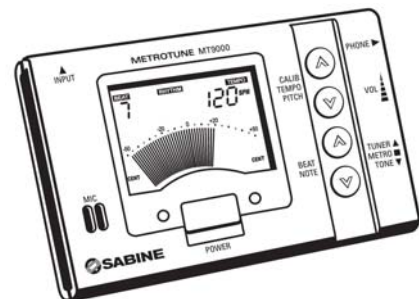

METRONOMES

MT-12000 MetroTune

MT-9000 MetroTune

ZIPBEAT-6000

MetroTune MT-12000 / MT-9000 Tuner / Metronome / Tone Generator

The Customer

- Music teachers, music students & band members
- Anyone who is considering multiple accessories