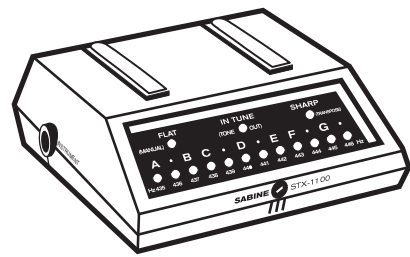

Sales Tips

Z-3000M

- The Z-3000M is for all stringed and band instruments
- Transpose mode: displays notes for keys of C, Bb, Eb, F
- Chromatic tuner and metronome that works individually or simultaneously

Z-2000

- The Z-2000 is for all band and orchestra instruments
- Transpose mode: displays notes for keys of C, Bb, Eb, F

Z-1000

- The Z-1000 is for all stringed instruments
- Flat tune mode, up to four 1/2 steps