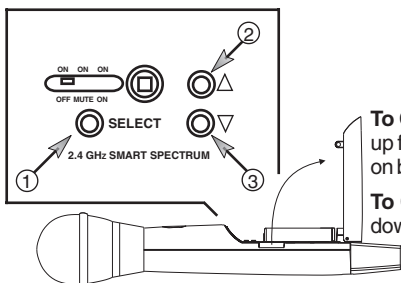

Transmitter PAD Adjustment

1. Use the Transmitter Select button to scroll through functions until PAD flashes in the Transmitter LCD.
2. Use the Up or Down buttons to select either 0, -6, -14 or -20. Selection is stored after 3 seconds of inactivity.
3. Check to see if the receiver's Audio Level Meter stays out of the Clipping Zone.

Suggested PAD Settings

Venue	PAD
Speech	0 dB
Loud speech & vocal performance	-6 dB
Strong vocal performance	-14 dB
Very strong vocal performance	-20 dB

Adjust PAD setting so that Receiver Audio Level Meter stays out of the clipping zone (last segment).

Transmitter Controls

- ① Select Button
- ② Up Button
- ③ Down Button

To Open: Swing door up from indented area on body.

To Close: Swing door down until it latches.

Sabine, Inc.
13301 NW US Highway 441
Alachua, Florida 32615-8544
www.Sabine.com