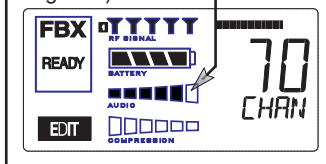

SW70-H Quick Setup Guide

Microphone Pad Settings

Your new Sabine handheld microphone is designed to accept a wide range of input levels, from spoken word all the way up to screaming vocals. In order to accommodate this broad range of inputs, the microphone has a pad setting. Your mic is now set to -14 dB, which is the preferred setting for concert vocal performance.

If you need more output out of the microphone (the receiver LCD **AUDIO** meter shows the mic output level) then change the pad settings as described below.

When any level of attenuation is programmed, the default screen will illuminate PAD.

Transmitter PAD Adjustment

1. Use the Transmitter Select button to scroll through functions until PAD flashes in the Transmitter LCD.
2. Use the Up or Down buttons to select either 0, -6, -14 or -20. Selection is stored after 3 seconds of inactivity.
3. Check to see if the receiver's Audio Level Meter stays out of the Clipping Zone.

Suggested PAD Settings

Venue	PAD
Speech	0 dB
Loud speech & vocal performance	-6 dB
Strong vocal performance	-14 dB
Very strong vocal performance	-20 dB

Adjust PAD setting so that Receiver Audio Level Meter stays out of the clipping zone (last segment).