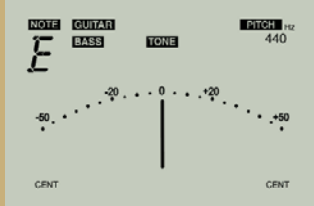

NexTune™ 12z & 6z

Tuners from Sabine

Sabine is proud to announce the addition of two new products in its line of superior tuners. The NexTune 6z Guitar & Bass Tuner and the NexTune 12z Chromatic Tuner are LCD-based tuners with extremely fast automatic note sensing and Sabine's well-known tuning accuracy.

Both NexTune models include a built-in tone generator for tuning or ear training, and an instrument input as well as a built-in microphone for acoustic tuning. Two simultaneous tuning displays are available: the extra-big LCD with its simulated needle display, or a three-color LED display. Both tuning indicators clearly show how sharp or flat you are, and both give you instant indication when you are in-tune.

NexTune 12z

- Chromatic – perfect for most string and & wind instruments
- Manual calibration, 438 - 443 Hz
- Big note indicator
- 7 octave tuning range
- Tone Generator for tuning and ear training: 4 octave range (A#2 to C#6)

NexTune 6z

- Guitar Mode
- Bass Mode – tunes 5-string basses
- Manual calibration, 438 - 443 Hz
- Big note indicator
- Tone Generator for tuning and ear training: 4 octave range (A#2 to C#6)

www.Sabine.com